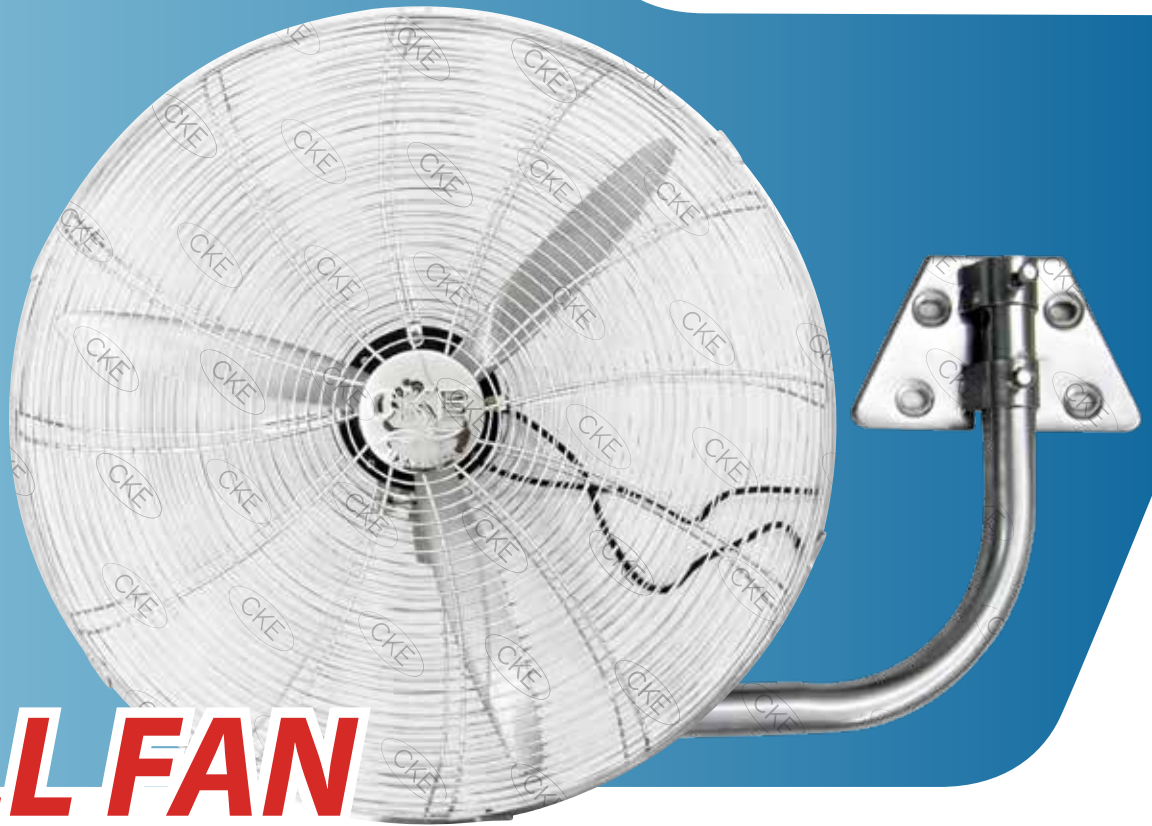

**Dapat Dibeli di Official Store
TOKOPEDIA, SHOPEE, BLIBLI,
BUKALAPAK & LAZADA**

SALES & CUSTOMER SERVICE :

0821 1999 9148

WHATSAPP ONLY

Untuk keluhan pelanggan, harap simpan nomor ini

WALL FAN

**WF-EP-EX Series
(Evaporate Motor)**

*Temukan juga produk-produk yang kami jual di lapak resmi
Kipas Online CKE di e-commerce berikut :*

Kunjungi juga sosial media kami untuk mendapatkan info terupdate

@cke.official CKE Fan Indonesia CKE Fan

Spesifikasi dapat berubah sewaktu-waktu tanpa pemberitahuan terlebih dahulu. Untuk info lebih jelas mohon hubungi sales & marketing Outlet CKE sebelum melakukan transaksi.

Service Center, Sosmed
& Lapak Resmi
5395/R/J/WF-EP-EX-QJ/DE/C

kipascke.co.id