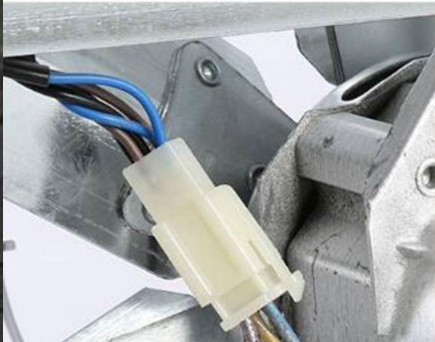

Rotary stepless speed change  
Rotary adjustment speed size  
strong wind  
comfortable and cool

**Bold encrypted net cover**

Iron wire diameter 1.8MM, high  
hardness, good density, adult fingers  
are not easy to pass through  
Safe and durable

**Pluggable Terminal Blocks**  
Thread self-locking with crimping  
wire and thread Design, safe  
reliable and effective of connecting  
wires, during use No leakage, safer

**Six blades**

The speed is stable, the speed is  
smooth, the wind speed is  
stronger, and the power  
loss is reduced