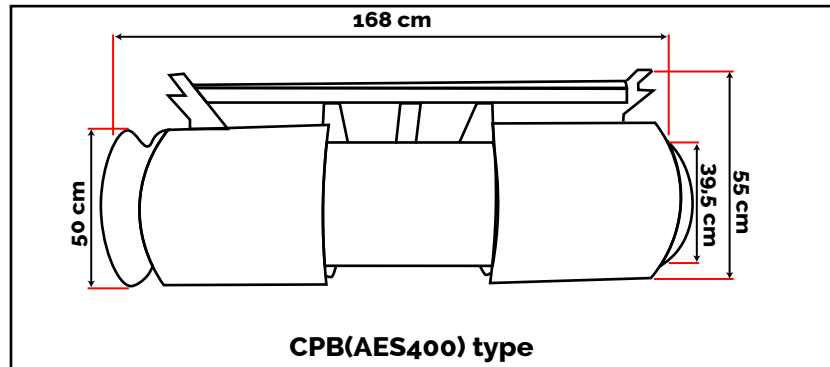

CPB(AE315) type

CPB(AES400) type

NEW
PRODUCTS

CPB(AE315) type

CPB(AES400) type

KEYWORD ONLINE:

- Car Park Blower
- Axial Jet Fan Blower
- Car Park Exhaust Blower

VIDEO PRODUCT