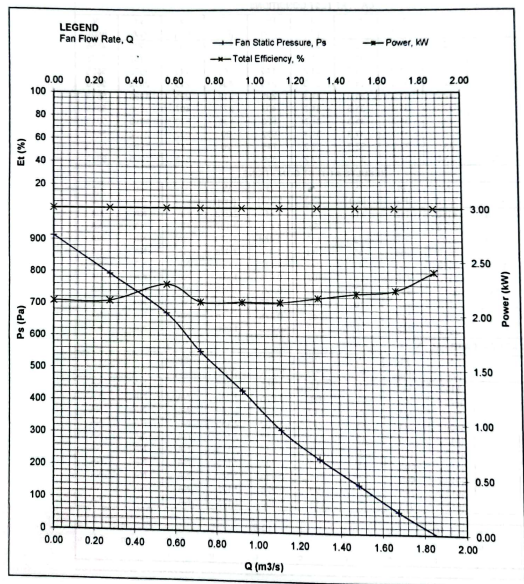

**Dapat Dibeli di Official Store
TOKOPEDIA, SHOPEE, BLIBLI,
BUKALAPAK & LAZADA**

**Kunjungi Website Kami di
KIPASCKE.CO.ID**

SALES & CUSTOMER SERVICE :
0811 289 688
WHATSAPP ONLY
Untuk keluhan pelanggan, harap simpan nomor ini

**VMD
Model : 400**

Result at Standard Air, Speed = as run rpm

Test Method in accordance to AMCA Standard 210-07/AANSI-ASHRAE 51-07