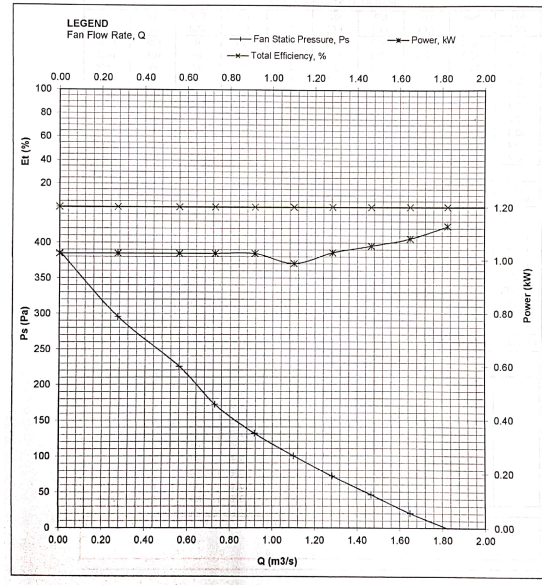

**VMD
Model : 500**

Result at Standard Air, Speed = as run rpm

Test Method in accordance to AMCA Standard 210-07/AANSI-ASHRAE 51-07