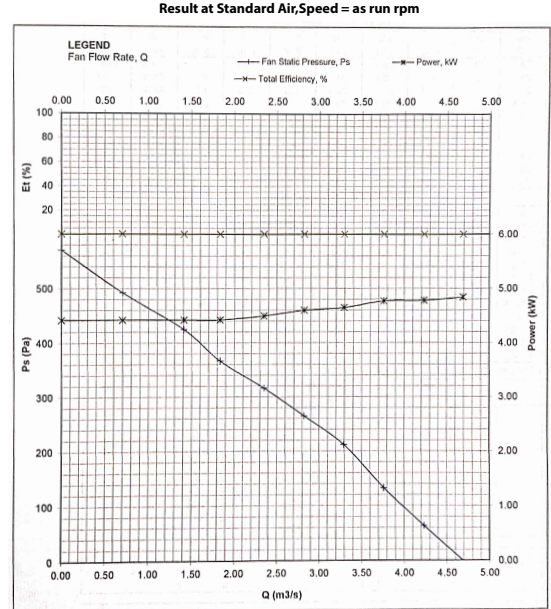

**VMD
Model : 710**

Test Method in accordance to AMCA Standard 210-07/AANSI-ASHRAE 51-07