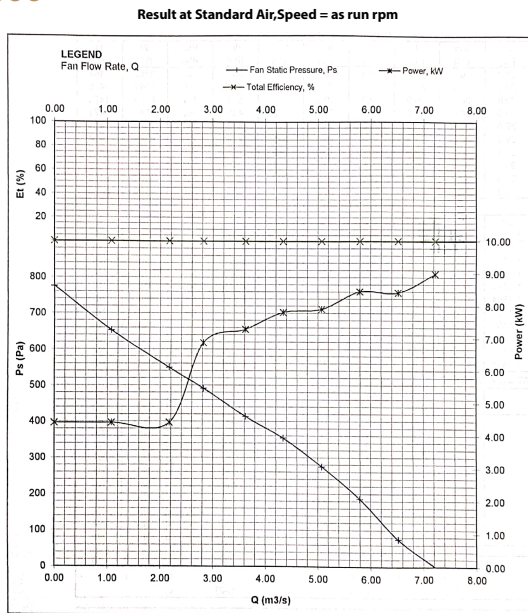

**VMD
Model : 800**

Test Method in accordance to AMCA Standard 210-07/AANSI-ASHRAE 51-07