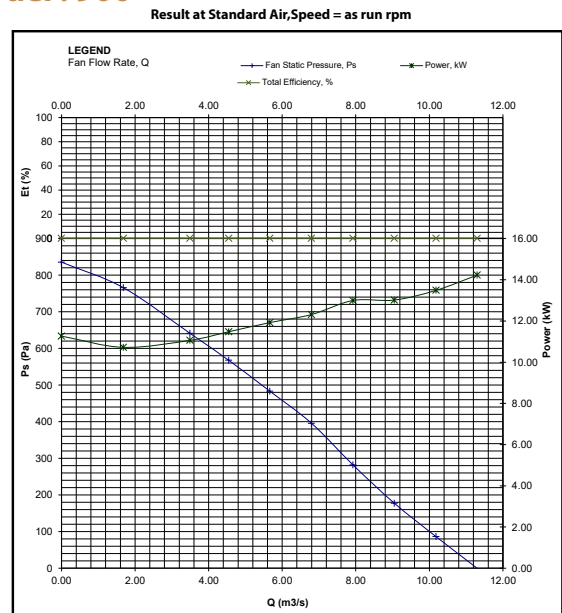

**VMD
Model : 900**

Test Method in accordance to AMCA Standard 210-07/AANSI-ASHRAE 51-07

Spesifikasi dapat berubah sewaktu-waktu tanpa pemberitahuan terlebih dahulu. Untuk info lebih jelas mohon hubungi sales & marketing Outlet Imatsu sebelum melakukan transaksi.

Service Center, Sosmed & Lapak Resmi

kipascke.co.id