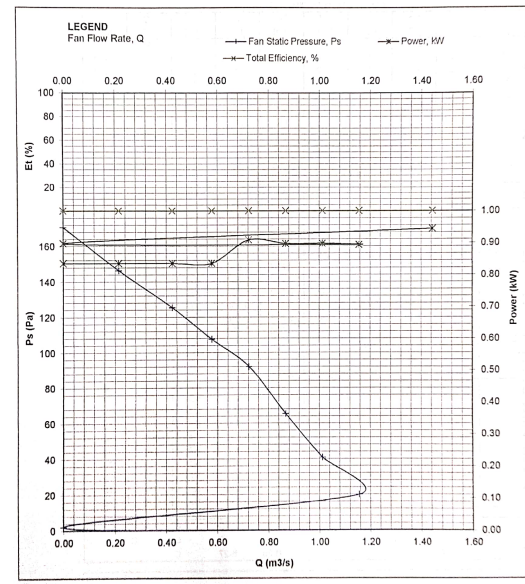

**VMD
Model : 400**

Result at Standard Air, Speed = as run rpm

Test Method in accordance to AMCA Standard 210-07/AANSI-ASHRAE 51-07

**VMD
Model : 450**

Result at Standard Air, Speed = as run rpm

Test Method in accordance to AMCA Standard 210-07/AANSI-ASHRAE 51-07