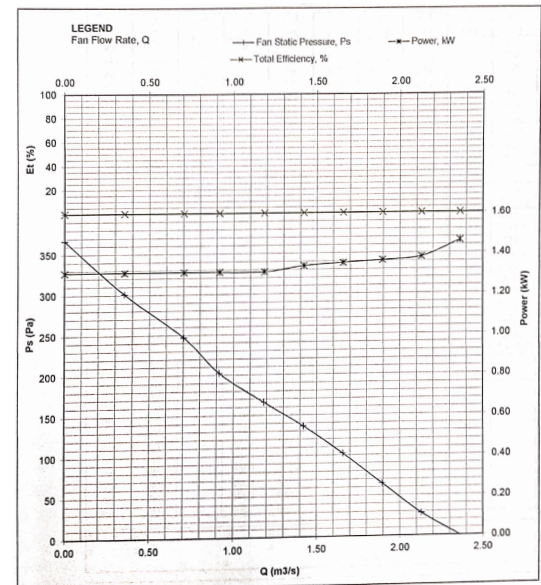

**VMD
Model : 500**

Result at Standard Air, Speed = as run rpm

Test Method in accordance to AMCA Standard 210-07/AANSI-ASHRAE 51-07

**VMD
Model : 560**

Result at Standard Air, Speed = as run rpm

Test Method in accordance to AMCA Standard 210-07/AANSI-ASHRAE 51-07